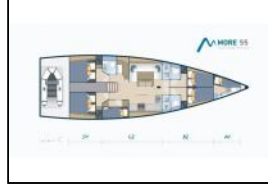

Sailing yacht More 55 More Relax

Yacht ID:	9046
Yacht type:	Sailing yacht
Yacht:	More 55 More Relax
Marina:	Croatia / Marina Kastela
Production year:	2017
Cabins:	5 + 1
Deposit:	2.500,00 €

Comfort: Cockpit cushions, Deck cushions,
Deck: Anchor with chain, Bathing platform, Bilge pump -
Mechanic, Bimini top, Boat hook, Bosun's chair (Safe seat)
(boatswain's chair), Canister for water, Cockpit table,
Cockpit/stern, outside shower, Deck brush, Dinghy, Dinghy
garage, Electric anchor windlass, Fenders, Gangway, Jerry
cans for diesel, Outboard engine, Plastic bucket, Repair box
for dinghy, Spare anchor (Reserve, Auxiliary anchor), Sponge,
Sprayhood, Swimming ladder, Teak cockpit, Teak deck,
Water hose,
Entertainment: Fusion radio, Indoor speakers, Outdoor
speakers, Radio, USB, Bluetooth, Snorkeling equipment, Wi-Fi
Internet,
Galley: Coffee machine, Freezer, Gas bottles, Ice maker,
Kitchen utensils (Galley equipment, cutlery), Oven,
Refrigerator, Stove,
Interior: Barometer, Electric toilet, Salon table,
Navigation: AIS, Autopilot, Binoculars, Bow thruster,
Compass, CRO flag, Echosounder/Depthsounder, GPS chart
plotter, Hand bearing compass, Navigation (Nautical) charts
and nautical guide , Navigation set, Pilot book, Radar
reflector, Speedometer (Speed log), Tridata, Wind
instrument/Anemometer,
Safety: Buoyant smoke signal, Distress flare box, Emergency
tiller, Engine spare parts , Fire axe, Fire extinguisher , First
aid kit , Floating light, Fog horn, Horseshoe lifebuoy, Life
belts (Safety harness), Life jackets, Liferaft , Light and rope
for horseshoe life buoy, Safety equipment, Set of tools ,
Signal rockets and torches , Torch, VHF radio , Wire (shroud)
cutter,
Sails: Electric winch, Sails, Winch,
Yacht electrics: 12V Socket, 220V socket, Air Conditioning,
Battery charger , Bilge pump - Electric, Generator, Heating,
Inverter, Motor hours counter, Service batteries, Shore
connection 220 V, USB sockets, Water heater,