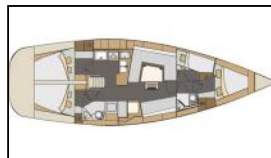

Sailing yacht Elan Impression 45 Anita

Yacht ID:	9020
Yacht type:	Sailing yacht
Yacht:	Elan Impression 45 Anita
Marina:	Croatia / ACI Marina Split
Production year:	2018
Cabins:	4
Deposit:	1.600,00 €

Deck: Bilge pump - Mechanic, Bimini top, Cockpit table, Cockpit/stern, outside shower, Dinghy with outboard engine, Sprayhood,