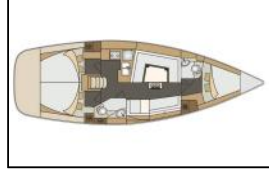

Sailing yacht Elan Impression 40 Tino

Yacht ID:	9007
Yacht type:	Sailing yacht
Yacht:	Elan Impression 40 Tino
Marina:	Croatia / ACI Marina Split
Production year:	2017
Cabins:	3
Deposit:	1.400,00 €

Deck: Bimini top, Cockpit light, Cockpit/stern, outside shower, Dinghy with outboard engine, Electric anchor windlass, Remote control for anchor winch with chain counter at helm, Removable cockpit table, Sprayhood, Swimming ladder, Water hose,