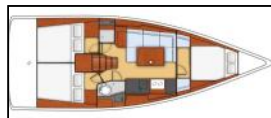

Sailing yacht Oceanis 38 Arsen

Yacht ID:	8977
Yacht type:	Sailing yacht
Yacht:	Oceanis 38 Arsen
Marina:	Croatia / ACI Marina Split
Production year:	2016
Cabins:	3
Deposit:	1.300,00 €

Deck: Bilge pump - Mechanic, Bimini top, Cockpit table, Cockpit/stern, outside shower, Dinghy with outboard engine, Electric anchor windlass, Sprayhood,