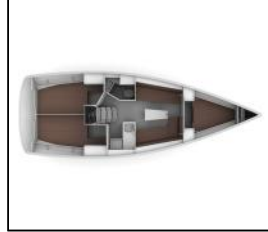

Additional: Flag,

Comfort: Blankets, Pillows, Sheets,

Deck: Anchor Jambo, Anchor with chain, Bathing platform, Bilge pump - Mechanic, Bimini top, Boat hook, Cockpit/stern, outside shower, Deck brush, Dinghy, Dinghy (byboat) pump, Electric anchor windlass, Fenders, Fuel funnel, Gangway, Mooring ropes, Plastic bucket, Sprayhood, Swimming ladder, Water hose, Winch handles,

Entertainment: Outdoor speakers, Radio CD player, W-LAN GRATIS,

Galley: Coffee pot, Gas bottles, Hot water, Kitchen utensils (Galley equipment, cutlery), Oven, Refrigerator, Stove,

Interior: Barometer, Clothes hangers, Yacht documents,

Navigation: Autopilot, Binoculars, Compass, Divider, nautic chart, Echosounder/Depthsonder, GPS chart plotter, Nautical charts, Pilot book, Speedometer (Speed log), Triangles,

Safety: Distress flare box, Emergency tiller, Fire extinguisher, First aid kit, Fog horn, Horseshoe lifebuoy, Life belts (Safety harness), Life jackets, Oars (Paddles), Set of tools, VHF radio,

Yacht electrics: Bilge pump - Electric, Shore connection 220 V, WC pump,