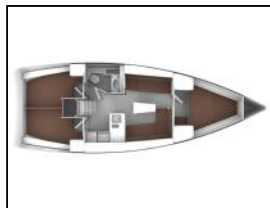

## Sailing yacht Bavaria Cruiser 37 Julia

**Deck:** Bimini top, Cockpit table, Cockpit/stern, outside shower, Dinghy, Electric anchor windlass, Sprayhood,  
**Entertainment:** CD player,  
**Galley:** Refrigerator,  
**Navigation:** Autopilot, Bow thruster, GPS chart plotter - cockpit, Wind instrument/Anemometer,  
**Safety:** VHF radio ,  
**Yacht electrics:** Solar panels,

Yacht ID: 8931  
Yacht type: Sailing yacht  
Yacht: [Bavaria Cruiser 37 Julia](#)  
Marina: Croatia / Sukosan, D-Marin Dalmacija Marina  
Production year: 2014  
Cabins: 3  
Deposit: 1.000,00 €