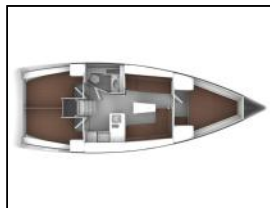

## Sailing yacht Bavaria Cruiser 37 Andrea

**Deck:** Bimini top, Cockpit table, Cockpit/stern, outside shower, Dinghy, Electric anchor windlass, Sprayhood,  
**Entertainment:** CD player,  
**Galley:** Refrigerator,  
**Navigation:** Autopilot, Bow thruster, GPS chart plotter - cockpit, Wind instrument/Anemometer,  
**Safety:** VHF radio ,  
**Yacht electrics:** Solar panels,

Yacht ID: 8926  
Yacht type: Sailing yacht  
Yacht: [Bavaria Cruiser 37 Andrea](#)  
Marina: Croatia / Sukosan, D-Marin Dalmacija Marina  
Production year: 2014  
Cabins: 3  
Deposit: 1.000,00 €