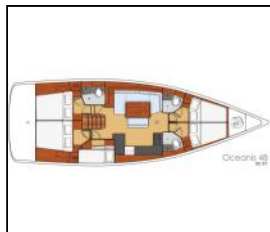

Sailing yacht Oceanis 48 Filomena

Deck: Bimini top, Cockpit table, Cockpit/stern, outside shower, Dinghy, Electric anchor windlass, Sprayhood,
Entertainment: CD MP3 player,
Galley: Refrigerator,
Navigation: Autopilot, Bow thruster, GPS chart plotter - cockpit, Wind instrument/Anemometer,
Safety: VHF radio ,
Yacht electrics: Solar panels,