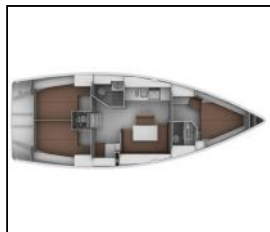

Sailing yacht Bavaria Cruiser 40 Marisa

Deck: Bimini top, Cockpit table, Cockpit/stern, outside shower, Dinghy, Electric anchor windlass, Sprayhood,
Entertainment: CD player,
Galley: Refrigerator,
Navigation: Autopilot, Bow thruster, GPS chart plotter - cockpit, Wind instrument/Anemometer,
Safety: VHF radio ,