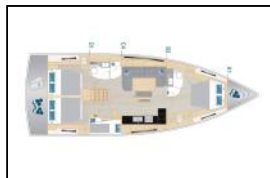

## Sailing yacht Hanse 460 Stargirl - OW

Yacht ID:	16530
Yacht type:	Sailing yacht
Yacht:	<a href="#">Hanse 460 Stargirl - OW</a>
Marina:	Croatia / Marina Kastela
Production year:	2026
Cabins:	4
Deposit:	2.000,00 €