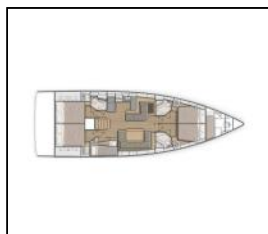

Sailing yacht Oceanis 51.1 Elise

Deck: Bimini top, Electric anchor windlass, Sprayhood,
Entertainment: Outdoor speakers, Radio CD mp3 player,
Galley: Hot water,
Interior: Electric fans in cabins, Electric toilet,
Navigation: Autopilot, Bow thruster, GPS chart plotter -
cockpit, Wind instrument/Anemometer,
Safety: Black Water Tank,
Yacht electrics: Air Conditioning, Solar panels,