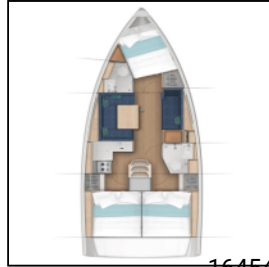

Sailing yacht Sun Odyssey 380 Red Kiss

16454

Yacht ID:	Sailing yacht
Yacht type:	Sun Odyssey 380 Red Kiss
Yacht:	
Marina:	Croatia / ACI Marina Pula
Production year:	2025
Cabins:	3
Deposit:	1.800,00 €

Comfort: Cockpit cushions,

Deck: Anchor with chain, Bilge pump - Mechanic, Bimini top, Cockpit table, Cockpit/stern, outside shower, Dinghy, Electric anchor windlass, Gangway, Spare anchor (Reserve, Auxiliary anchor), Sprayhood, Swimming ladder,