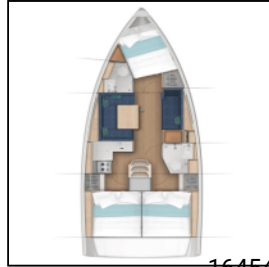

## Sailing yacht Sun Odyssey 380 Red Kiss

16454

Yacht ID:	Sailing yacht
Yacht type:	<a href="#">Sun Odyssey 380 Red Kiss</a>
Yacht:	
Marina:	Croatia / ACI Marina Pula
Production year:	2025
Cabins:	3
Deposit:	1.800,00 €

**Comfort:** Cockpit cushions,  
**Deck:** Anchor with chain, Bilge pump - Mechanic, Bimini top, Cockpit table, Cockpit/stern, outside shower, Dinghy, Electric anchor windlass, Gangway, Spare anchor (Reserve, Auxiliary anchor), Sprayhood, Swimming ladder,  
**Entertainment:** Bluetooth player, mp3 player, Outdoor speakers,  
**Galley:** Gas cookers, Hot water, Oven, Refrigerator,  
**Interior:** Bilge pump handle, Ceiling fans, Convertible table in salon,  
**Navigation:** Autopilot, Binoculars, Bow thruster, Compass, Depthsounder, GPS chart plotter, Radar reflector, Wind instrument/Anemometer, Windex,  
**Safety:** Distress flare box, Emergency tiller, Fire extinguisher, First aid kit, Flashlight, Fog horn, Set of tools, Spare parts, VHF radio,  
**Yacht electrics:** 12V Socket, 220V socket, Battery charger, Shore connection 220 V,