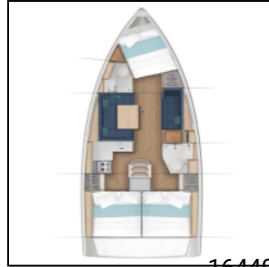

## Sailing yacht Sun Odyssey 380 Sea Kiss

16449

Yacht ID:  
Yacht type: Sailing yacht  
Yacht: [Sun Odyssey 380 Sea Kiss](#)  
Marina: Croatia / ACI Marina Split  
Production year: 2024  
Cabins: 3  
Deposit: 2.000,00 €

**Comfort:** Cockpit cushions,  
**Deck:** Anchor with chain, Bilge pump - Mechanic, Bimini top, Cockpit table, Cockpit/stern, outside shower, Dinghy, Electric anchor windlass, Gangway, Spare anchor (Reserve, Auxiliary anchor), Sprayhood, Swimming ladder,  
**Entertainment:** Bluetooth player, mp3 player, Outdoor speakers,  
**Galley:** Gas cookers, Hot water, Oven, Refrigerator,  
**Interior:** Bilge pump handle, Convertible table in salon, Electric fans in cabins,  
**Navigation:** Autopilot, Binoculars, Bow thruster, Compass, Depthsounder, GPS chart plotter - cockpit, Radar reflector, Wind instrument/Anemometer, Windex,  
**Safety:** Distress flare box, Emergency tiller, Fire extinguisher, First aid kit, Flashlight, Fog horn, Set of tools, Spare parts, VHF radio,  
**Yacht electrics:** 12V Socket, 220V socket, Battery charger, Shore connection 220 V, Solar panels,