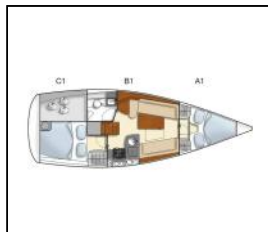

Sailing yacht Hanse 325 Selini

Deck: Bimini top, Cockpit/stern, outside shower, Dinghy, Electric anchor windlass, Main Deck Compass, Spare anchor (Reserve, Auxiliary anchor), Sprayhood,
Entertainment: Outdoor speakers, Radio CD player,
Galley: Hot water,
Navigation: Autopilot, Echosounder/Depthsounder, GPS, GPS chart plotter, Speedometer (Speed log),
Safety: VHF radio,
Yacht electrics: Solar panels,