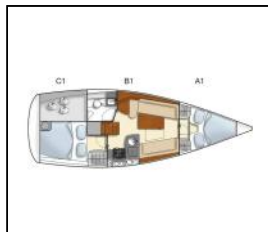

## Sailing yacht Hanse 325 Selini

**Deck:** Bimini top, Cockpit/stern, outside shower, Dinghy, Electric anchor windlass, Main Deck Compass, Spare anchor (Reserve, Auxiliary anchor), Sprayhood,  
**Entertainment:** Outdoor speakers, Radio CD player,  
**Galley:** Hot water,  
**Navigation:** Autopilot, Echosounder/Depthsounder, GPS, GPS chart plotter, Speedometer (Speed log),  
**Safety:** VHF radio,  
**Yacht electrics:** Solar panels,

Yacht ID: 16444  
Yacht type: Sailing yacht  
Yacht: [Hanse 325 Selini](#)  
Marina: Greece / Athens, Alimos marina  
Production year: 2012  
Cabins: 2  
Deposit: 2.500,00 €