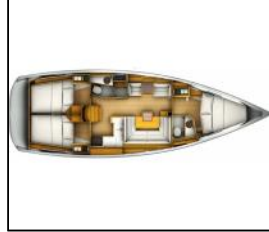

Sailing yacht Sun Odyssey 419 Euros

Yacht ID:	16436
Yacht type:	Sailing yacht
Yacht:	Sun Odyssey 419 Euros
Marina:	Croatia / Dubrovnik, Komolac, ACI Marina Dubrovnik
Production year:	2019
Cabins:	3
Deposit:	2.000,00 €

Comfort: Cockpit cushions,
Deck: Anchor with chain, Bimini top, Cockpit table, Cockpit/stern, outside shower, Dinghy, Electric anchor windlass, Fenders, Main Deck Compass, Mooring ropes, Spare anchor (Reserve, Auxiliary anchor), Teak cockpit,
Entertainment: Fusion radio,
Galley: Gas bottles, Hot water, Kitchen utensils (Galley equipment, cutlery), Refrigerator,
Navigation: Autopilot, Bow thruster, Divider, nautic chart, GPS chart plotter - cockpit, Hand bearing compass, Harbour guides, Log, Speed, Depth- echo sounder, Navigation (Nautical) charts and nautical guide, Wind instrument/Anemometer, Windex,
Safety: Fire extinguisher, First aid kit, Horseshoe lifebuoy, Life belts (Safety harness), Life jackets, Set of tools, Signal rockets and torches, Spare parts, Torch, VHF radio, Wire (shroud) cutter,
Yacht electrics: Battery charger, Shore connection 220 V,