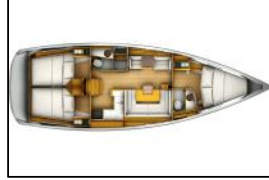

## Sailing yacht Sun Odyssey 419 Kiss Kiss

Yacht ID:	16431
Yacht type:	Sailing yacht
Yacht:	<a href="#">Sun Odyssey 419 Kiss Kiss</a>
Marina:	Croatia / Dubrovnik, Komolac, ACI Marina Dubrovnik
Production year:	2018
Cabins:	3
Deposit:	2.000,00 €