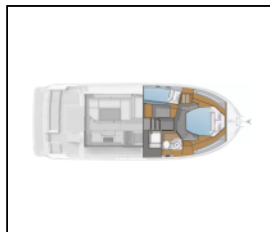

Motor yacht Swift Trawler 37 New 2

Comfort: Mosquito nets, Sun mattresses,
Deck: Bimini top, Camera, Davit, Electric anchor windlass, Folding cockpit table, Fridge on flybridge, Gangway, Mooring ropes, Sun awning (forward cockpit),
Entertainment: LED TV, Radio, Stand up paddle (SUP) - FREE,
Galley: Freezer, Oven, Refrigerator, Stove,
Navigation: AIS, Autopilot, Bow thruster, GPS chart plotter, Radar, Stern thruster, Wind instrument/Anemometer,
Safety: Search light, VHF radio,
Yacht electrics: Air Conditioning, Bilge pump - Electric, Generator, Inverter,

Yacht ID:	16406
Yacht type:	Motor yacht
Yacht:	Swift Trawler 37 New 2
Marina:	Croatia / ACI Marina Split
Production year:	2026
Cabins:	2
Deposit:	3.000,00 €

Availability list

04.07. - 11.07.2026	11.07. - 18.07.2026	18.07. - 22.08.2026	22.08. - 05.09.2026
Booked	Booked	On option	Booked
05.09. - 12.09.2026	12.09. - 19.09.2026	19.09. - 26.09.2026	26.09. - 03.10.2026
6.242 €7.300 €	5.087 €6.300 €	5.087 €6.300 €	5.087 €6.300 €
03.10. - 10.10.2026	10.10. - 17.10.2026	17.10. - 24.10.2026	24.10. - 31.10.2026
3.311 €4.100 €	3.311 €4.100 €	3.311 €4.100 €	3.311 €4.100 €
31.10. - 07.11.2026	07.11. - 14.11.2026	15.11. - 31.12.2026	
3.311 €4.100 €	3.069 €3.800 €	Booked	