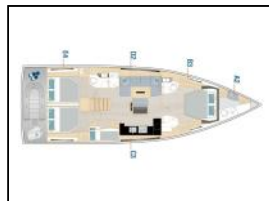

Sailing yacht Hanse 510 Illusion

Yacht ID:	16401
Yacht type:	Sailing yacht
Yacht:	Hanse 510 Illusion
Marina:	Croatia / Sukosan, D-Marin Dalmacija Marina
Production year:	2026
Cabins:	4 + 1
Deposit:	2.500,00 €

Comfort: Bed linen, Cockpit cushions,
Deck: Bathing platform, Bimini top, Cockpit table, Cockpit/stern, outside shower, Dinghy, Grill/Barbecue/Plancha, Sprayhood, Teak cockpit,
Entertainment: Outdoor speakers, Radio CD player,
Galley: Hot water, Kitchen utensils (Galley equipment, cutlery), Oven, Refrigerator, Stove,
Interior: Electric toilet,
Navigation: Autopilot, Bow thruster, GPS chart plotter - cockpit, Nautical charts, Pilot book, Tridata,
Safety: VHF radio,
Sails: Electric halyard winch, Performance sails,
Yacht electrics: Air Conditioning, Battery charger, Generator, Heating, Inverter,