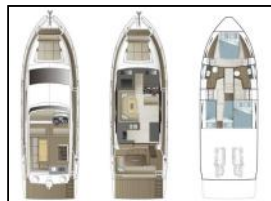

## Motor yacht Sealine F430 Tireless Too

Yacht ID:	16378
Yacht type:	Motor yacht
Yacht:	<a href="#">Sealine F430 Tireless Too</a>
Marina:	Croatia / Marina Kastela
Production year:	2026
Cabins:	3
Deposit:	4.000,00 €

**Comfort:** Bed linen,

**Deck:** Bathing platform, Bimini top, Cockpit/stern, outside shower, Dinghy, Electric anchor windlass, Hydraulic lifting swimming platform, Teak cockpit, Teak deck, Teak on flybridge,