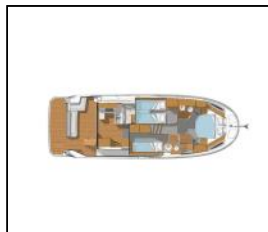

Motor yacht Swift Trawler 41 Aelia

Deck: Bimini top, Flybridge, Teak cockpit,
Entertainment: Stand up paddle (SUP),
Navigation: Bow thruster,
Yacht electrics: Air Conditioning, Generator,

Yacht ID:	16359
Yacht type:	Motor yacht
Yacht:	Swift Trawler 41 Aelia
Marina:	Croatia / ACI Marina Split
Production year:	2026
Cabins:	3
Deposit:	3.000,00 €