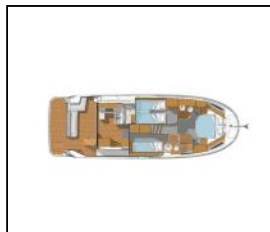

## Motor yacht Swift Trawler 41 Aelia

**Deck:** Bimini top, Flybridge, Teak cockpit,  
**Entertainment:** Stand up paddle (SUP),  
**Navigation:** Bow thruster,  
**Yacht electrics:** Air Conditioning, Generator,

Yacht ID:	16359
Yacht type:	Motor yacht
Yacht:	<a href="#">Swift Trawler 41 Aelia</a>
Marina:	Croatia / ACI Marina Split
Production year:	2026
Cabins:	3
Deposit:	3.000,00 €