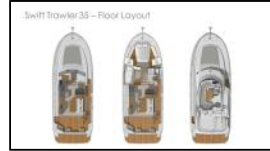

Motor yacht Swift Trawler 35 Max

Yacht ID:	16320
Yacht type:	Motor yacht
Yacht:	Swift Trawler 35 Max
Marina:	Croatia / Marina Kornati, Biograd
Production year:	2019
Cabins:	2
Deposit:	3.000,00 €

Comfort: Cockpit cushions, Sun mattresses, Sundeck cushions,

Deck: Bimini top, Boat hook, Chairs, Cockpit table, Cockpit/stern, outside shower, Dinghy (byboat) pump, Electric anchor windlass, Fenders, Flybridge, Gangway, Main anchor, Mooring ropes, Plastic bucket, Round/globular fender, Spare anchor (Reserve, Auxiliary anchor), Water hose,