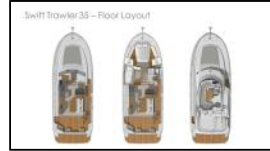

## Motor yacht Swift Trawler 35 Max

Yacht ID:	16320
Yacht type:	Motor yacht
Yacht:	<a href="#">Swift Trawler 35 Max</a>
Marina:	Croatia / Marina Kornati, Biograd
Production year:	2019
Cabins:	2
Deposit:	3.000,00 €

**Comfort:** Cockpit cushions, Sun mattresses, Sundeck cushions,

**Deck:** Bimini top, Boat hook, Chairs, Cockpit table, Cockpit/stern, outside shower, Dinghy (byboat) pump, Electric anchor windlass, Fenders, Flybridge, Gangway, Main anchor, Mooring ropes, Plastic bucket, Round/globular fender, Spare anchor (Reserve, Auxiliary anchor), Water hose,