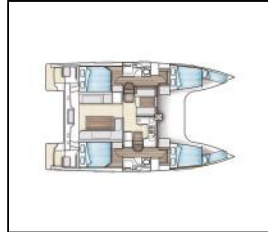

Catamaran Nautitech 40 open NEW Whale Symphony

Yacht ID:	16251
Yacht type:	Catamaran
Yacht:	Nautitech 40 open NEW Whale Symphony
Marina:	Croatia / Tribunj D-Marin
Production year:	2018
Cabins:	4 + 2
Deposit:	2.000,00 €

Comfort: Bed linen, Cockpit cushions,
Deck: Anchor line, Anchor swivel, Bathing platform, Bimini top, Black ball, Black conus, Boat hook, Bosun's chair (Safe seat) (boatswain's chair), Canister for water, Chairs, Cockpit full tent, Cockpit table, Cockpit/stern, outside shower, Davit, Dinghy, Dinghy (byboat) pump, Electric anchor windlass, Fenders, Gangway, Hawser, Impeller, V-belt, oilfilter, Jerry cans for diesel, Main anchor, Mooring ropes, Plastic bucket, Remote control for anchor winch with chain counter at helm, Repair box for dinghy, Round/globular fender, Spare anchor (Reserve, Auxiliary anchor), Spotlight / Headlights, Spring line, Water hose,
Entertainment: Outdoor speakers, Radio, Wi-Fi Internet,
Galley: Hot water, Kitchen utensils (Galley equipment, cutlery), Refrigerator,
Interior: Barometer, Clock, Electric fans in cabins, Electric toilet, Inside shower,
Navigation: 3 blade folding propeller, AIS, Autopilot, Binoculars with integrated compass, GPS chart plotter - cockpit, Harbour guides, Logge/Lot/Speed/Wind, Navigation (Nautical) charts and nautical guide, Navigation set, Radar, Radar reflector,
Safety: Distress flare box, Fire extinguisher, First aid kit, Flashlight, Fog horn, Life belts (Safety harness), Life buoy + Flashing light, Liferaft, Self inflating life vest, Set of tools, VHF radio, Wire (shroud) cutter,
Sails: Electric winch, Gennaker-device, Lazy bag, Lazy jacks,
Yacht electrics: Battery charger, Heating, Inverter, Shore connection 220 V, Solar panels,