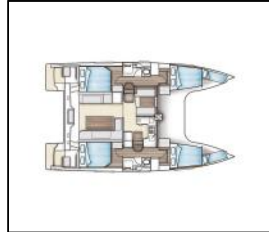

## Catamaran Nautitech 40 open NEW Whale Symphony

|                  |  |
|------------------|--|
| Yacht ID:        | 16251  |
| Yacht type:      | Catamaran  |
| Yacht:           | <a href="#">Nautitech 40 open NEW Whale Symphony</a> |
| Marina:          | Croatia / Tribunj D-Marin                            |
| Production year: | 2018   |
| Cabins:          | 4 + 2  |
| Deposit:         | 2.000,00 €   |

**Comfort:** Bed linen, Cockpit cushions,  
**Deck:** Anchor line, Anchor swivel, Bathing platform, Bimini top, Black ball, Black conus, Boat hook, Bosun's chair (Safe seat) (boatswain's chair), Canister for water, Chairs, Cockpit full tent, Cockpit table, Cockpit/stern, outside shower, Davit, Dinghy, Dinghy (byboat) pump, Electric anchor windlass, Fenders, Gangway, Hawser, Impeller, V-belt, oilfilter, Jerry cans for diesel, Main anchor, Mooring ropes, Plastic bucket, Remote control for anchor winch with chain counter at helm, Repair box for dinghy, Round/globular fender, Spare anchor (Reserve, Auxiliary anchor), Spotlight / Headlights, Spring line, Water hose,  
**Entertainment:** Outdoor speakers, Radio, Wi-Fi Internet,  
**Galley:** Hot water, Kitchen utensils (Galley equipment, cutlery), Refrigerator,  
**Interior:** Barometer, Clock, Electric fans in cabins, Electric toilet, Inside shower,  
**Navigation:** 3 blade folding propeller, AIS, Autopilot, Binoculars with integrated compass, GPS chart plotter - cockpit, Harbour guides, Logge/Lot/Speed/Wind, Navigation (Nautical) charts and nautical guide, Navigation set, Radar, Radar reflector,  
**Safety:** Distress flare box, Fire extinguisher, First aid kit, Flashlight, Fog horn, Life belts (Safety harness), Life buoy + Flashing light, Liferaft, Self inflating life vest, Set of tools, VHF radio, Wire (shroud) cutter,  
**Sails:** Electric winch, Gennaker-device, Lazy bag, Lazy jacks,  
**Yacht electrics:** Battery charger, Heating, Inverter, Shore connection 220 V, Solar panels,