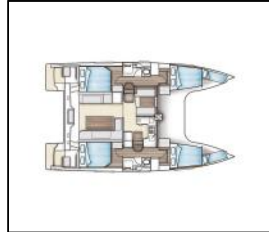

Catamaran Nautitech 40 open NEW Whale Symphony

Yacht ID:	16251
Yacht type:	Catamaran
Yacht:	Nautitech 40 open NEW Whale Symphony
Marina:	Croatia / Tribunj D-Marin
Production year:	2018
Cabins:	4 + 2
Deposit:	2.000,00 €

Comfort: Bed linen, Cockpit cushions,
Deck: Anchor line, Anchor swivel, Bathing platform, Bimini top, Black ball, Black conus, Boat hook, Bosun's chair (Safe seat) (boatswain's chair), Canister for water, Chairs, Cockpit full tent, Cockpit table, Cockpit/stern, outside shower, Davit, Dinghy, Dinghy (byboat) pump, Electric anchor windlass, Fenders, Gangway, Hawser, Impeller, V-belt, oilfilter, Jerry cans for diesel, Main anchor, Mooring ropes, Plastic bucket, Remote control for anchor winch with chain counter at helm, Repair box for dinghy, Round/globular fender, Spare anchor (Reserve, Auxiliary anchor), Spotlight / Headlights, Spring line, Water hose,
Entertainment: Outdoor speakers, Radio, Wi-Fi Internet,
Galley: Hot water, Kitchen utensils (Galley equipment, cutlery), Refrigerator,
Interior: Barometer, Clock, Electric fans in cabins, Electric toilet, Inside shower,
Navigation: 3 blade folding propeller, AIS, Autopilot, Binoculars with integrated compass, GPS chart plotter - cockpit, Harbour guides, Logge/Lot/Speed/Wind, Navigation (Nautical) charts and nautical guide, Navigation set, Radar, Radar reflector,
Safety: Distress flare box, Fire extinguisher, First aid kit, Flashlight, Fog horn, Life belts (Safety harness), Life buoy + Flashing light, Liferaft, Self inflating life vest, Set of tools, VHF radio, Wire (shroud) cutter,
Sails: Electric winch, Gennaker-device, Lazy bag, Lazy jacks,
Yacht electrics: Battery charger, Heating, Inverter, Shore connection 220 V, Solar panels,