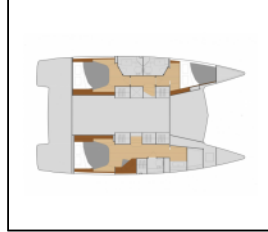

## Catamaran Fountaine Pajot Isla 40 Jumapi

Yacht ID:	16232
Yacht type:	Catamaran
Yacht:	<a href="#">Fountaine Pajot Isla 40 Jumapi</a>
Marina:	France / French Atlantic, La Rochelle
Production year:	2024
Cabins:	3
Deposit:	6.800,00 €

**Deck:** Bimini top, Cockpit table, Cockpit/stern, outside shower, Dinghy, Electric anchor windlass, Grill/Barbecue/Plancha, Outboard engine, Sprayhood, Swimming ladder,

**Entertainment:** Outdoor speakers, TV,