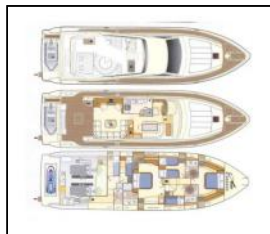

Motor yacht Ferretti Yachts 68 Mary

Deck: Dinghy with outboard engine,
Entertainment: Banana boat, CD player, DVD player, Fishing equipment, Ski Tube, Snorkeling equipment, TV, Water skis, Water toys, Wi-Fi Internet,
Yacht electrics: Generator, Inverter, Shore connection 220 V, Watermaker - desalinator,

Yacht ID:	16207
Yacht type:	Motor yacht
Yacht:	Ferretti Yachts 68 Mary
Marina:	Greece / Rhodes New Marina
Production year:	2000
Cabins:	4
Deposit:	0,00 €

Availability list

10.08. - 22.08.2026

Booked