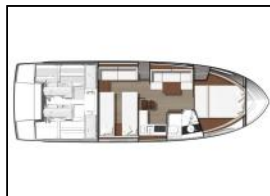

Motor yacht Leader 40 Malima

Yacht ID:	16178
Yacht type:	Motor yacht
Yacht:	Leader 40 Malima
Marina:	Croatia / Pula, Marina Polesana
Production year:	2014
Cabins:	2
Deposit:	2.500,00 €

Comfort: Cockpit cushions, Deck cushions, Sun mattresses,
Deck: Anchor, Bathing platform, Bilge pump - Mechanic,
Cockpit light, Cockpit table, Cockpit/stern, outside shower,
Electric anchor windlass, Swimming ladder, Teak cockpit,
Winter cover,
Entertainment: Hi-Fi system, TV,
Galley: Refrigerator, Stove,
Interior: Electric toilet,
Navigation: Autopilot, Bow thruster, Compass, GPS chart
plotter,
Safety: Inflatable life raft, Safety equipment, VHF radio,
Yacht electrics: Air Conditioning, Alternator, Generator,
Service batteries, Shore power connection, Water heater,