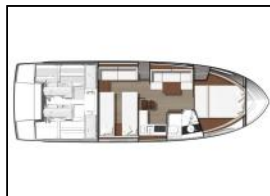

Motor yacht Leader 40 Malima

Yacht ID:	16177
Yacht type:	Motor yacht
Yacht:	Leader 40 Malima
Marina:	Croatia / Pula, Marina Polesana
Production year:	2014
Cabins:	2
Deposit:	2.500,00 €

Comfort: Cockpit cushions, Deck cushions, Sun mattresses,
Deck: Anchor, Bathing platform, Bilge pump - Mechanic, Cockpit light, Cockpit table, Cockpit/stern, outside shower, Electric anchor windlass, Swimming ladder, Teak cockpit, Winter cover,
Entertainment: Hi-Fi system, TV,
Galley: Refrigerator, Stove,
Interior: Electric toilet,
Navigation: Autopilot, Bow thruster, Compass, GPS chart plotter,
Safety: Inflatable life raft, Safety equipment, VHF radio,
Yacht electrics: Air Conditioning, Alternator, Generator, Service batteries, Shore power connection, Water heater,