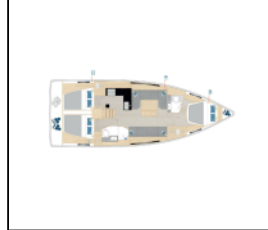

Sailing yacht Hanse 410 Al Dente

Yacht ID:	16119
Yacht type:	Sailing yacht
Yacht:	Hanse 410 Al Dente
Marina:	Greece / Lefkas, D-Marin
Production year:	2025
Cabins:	3
Deposit:	0,00 €

Comfort: Blankets, Pillows, Sheets, Towels,
Deck: Anchor with chain, Bathing platform, Bimini top, Boat hook, Dinghy with outboard engine, Gangway, Spare anchor (Reserve, Auxiliary anchor), Sprayhood, Water hose,
Entertainment: Snorkeling equipment,
Galley: Gas cookers, Hot water, Kitchen utensils (Galley equipment, cutlery), Refrigerator,
Interior: Barometer, Electric fans in cabins, Electric toilet,
Navigation: Autopilot, Binoculars, Bow thruster, Echosounder/Depthsounder, GPS, GPS chart plotter, Hand bearing compass, Log/speed instrument, Nautical charts, Wind instrument/Anemometer,
Safety: Distress flare box, First aid kit, Fog horn, Life belts (Safety harness), Life buoy + Flashing light, Life jackets, Torch, VHF radio, Wire (shroud) cutter,
Yacht electrics: Shore connection 220 V, Solar panels,