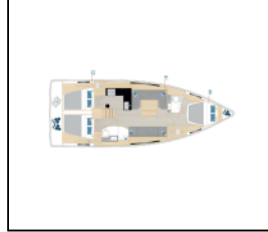

Sailing yacht Hanse 410 Al Dente

Yacht ID:	16119
Yacht type:	Sailing yacht
Yacht:	Hanse 410 Al Dente
Marina:	Greece / Lefkas, D-Marin
Production year:	2025
Cabins:	3
Deposit:	0,00 €

Comfort: Blankets, Pillows, Sheets, Towels,
Deck: Anchor with chain, Bathing platform, Bimini top, Boat hook, Dinghy with outboard engine, Gangway, Spare anchor (Reserve, Auxiliary anchor), Sprayhood, Water hose,
Entertainment: Snorkeling equipment,
Galley: Gas cookers, Hot water, Kitchen utensils (Galley equipment, cutlery), Refrigerator,
Interior: Barometer, Electric fans in cabins, Electric toilet,
Navigation: Autopilot, Binoculars, Bow thruster, Echosounder/Depthsounder, GPS, GPS chart plotter, Hand bearing compass, Log/speed instrument, Nautical charts, Wind instrument/Anemometer,
Safety: Distress flare box, First aid kit, Fog horn, Life belts (Safety harness), Life buoy + Flashing light, Life jackets, Torch, VHF radio, Wire (shroud) cutter,
Yacht electrics: Shore connection 220 V, Solar panels,