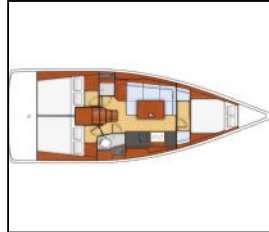

Sailing yacht Oceanis 38 Kos 38.1

Deck: Bimini top, Electric anchor windlass,
Entertainment: Radio CD mp3 player,
Navigation: Autopilot, GPS chart plotter - cockpit,
Safety: Black Water Tank,
Yacht electrics: Solar panels,