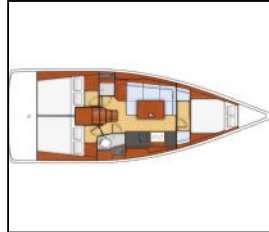

## Sailing yacht Oceanis 38 Kos 38.1

**Deck:** Bimini top, Electric anchor windlass,  
**Entertainment:** Radio CD mp3 player,  
**Navigation:** Autopilot, GPS chart plotter - cockpit,  
**Safety:** Black Water Tank,  
**Yacht electrics:** Solar panels,

Yacht ID:	16087
Yacht type:	Sailing yacht
Yacht:	<a href="#">Oceanis 38 Kos 38.1</a>
Marina:	Greece / Lefkas, D-Marin
Production year:	2015
Cabins:	3
Deposit:	2.500,00 €