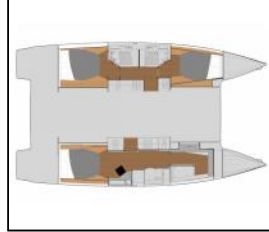

Catamaran Fountaine Pajot Astrea 42 Maestro Kahuna

Yacht ID:	16067
Yacht type:	Catamaran
Yacht:	Fountaine Pajot Astrea 42 Maestro Kahuna
Marina:	France / Toulon, Vieille Darse
Production year:	2024
Cabins:	3
Deposit:	5.000,00 €

Comfort: Cockpit cushions, Deck cushions, Forward cockpit cushions, Mosquito nets,
Deck: Anchor swivel, Anchor with chain, Bimini Top - Mini, Black conus, Cockpit fridge, Cockpit full tent, Cockpit/stern, outside shower, Davit, Dinghy, Electric anchor windlass, Fenders, Gangway, Mooring Cleats, Mooring ropes, Oil filter, Spare anchor (Reserve, Auxiliary anchor), Ultra Anchor,
Entertainment: FUSION sound system,
Galley: Dishwasher, Freezer, Kitchen utensils (Galley equipment, cutlery), Microwave, Pressurized water system,
Interior: Electric fans, LED interior lights, Washing machine,
Navigation: 3 blade folding propeller, AIS, Autopilot, GPS chart plotter, GPS chart plotter - cockpit, Navigation set, Radar reflector,
Safety: Automatic Inflatable Life Jacket, EPIRB-Distress radio beacons, Fire blanket, Fire extinguisher, First aid kit, Liferaft, Sos Dan Buoy, Torch, VHF radio,
Sails: Bowsprit, Code Zero, Electric genoa winch, Electric main sail winch, Electric winch,
Yacht electrics: 12V Socket, Air Conditioning, Batteries, Bilge pump - Electric, Inverter, Service batteries, Shore power connection, Solar panels, Start battery, Watermaker - desalinator,