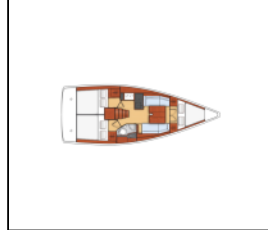

Sailing yacht Oceanis 35.1 Bela

Yacht ID:	15957
Yacht type:	Sailing yacht
Yacht:	Oceanis 35.1 Bela
Marina:	Croatia / ACI Marina Split
Production year:	2018
Cabins:	3
Deposit:	1.300,00 €

Comfort: Bed linen, Cockpit cushions, Towels,
Deck: Bathing platform, Bilge pump - Mechanic, Bimini top, Bosun's chair (Safe seat) (boatswain's chair), Cockpit table, Cockpit/stern, outside shower, Dinghy, Electric anchor windlass, Fenders, Gangway, Sprayhood, Teak cockpit, Teak seats in cockpit,
Entertainment: Outdoor speakers, Radio with USB, Wi-Fi Internet,
Galley: Freezer, Gas bottles, Hot water, Kitchen utensils (Galley equipment, cutlery), Oven, Refrigerator, Stove,
Navigation: Autopilot, Binoculars, Compass, GPS chart plotter - cockpit, Navigation (Nautical) charts and nautical guide, Pilot book, Wind instrument/Anemometer,
Safety: Black Water Tank, Distress signals, Fire axe, Fire extinguisher, First aid kit, Fog horn, Life belts (Safety harness), Life jackets, Signal rockets and torches, VHF radio,
Sails: Lazy bag,
Yacht electrics: Battery charger, Bilge pump - Electric, Heating, Shore connection 220 V, Solar panels,