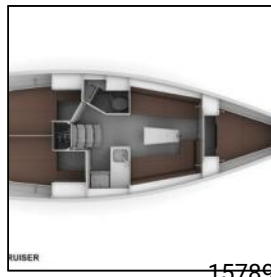

## Sailing yacht Bavaria Cruiser 34 Wild Love

**Deck:** Bimini top, Cockpit table, Cockpit/stern, outside shower, Electric anchor windlass, Sprayhood,  
**Entertainment:** AUX Input, CD player, Outdoor speakers, USB,  
**Galley:** Hot water,  
**Navigation:** Autopilot, GPS chart plotter, GPS chart plotter - cockpit, Navigation (Nautical) charts and nautical guide, Pilot book,  
**Safety:** VHF radio,  
**Yacht electrics:** Water heater,

Yacht ID: 15789  
Yacht type: Sailing yacht  
Yacht: [Bavaria Cruiser 34 Wild Love](#)  
Marina: Croatia / Marina Kornati, Biograd  
Production year: 2017  
Cabins: 3  
Deposit: 1.500,00 €