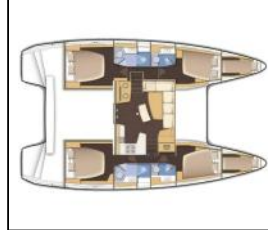

Catamaran Lagoon 42 Rena

Yacht ID:	15746
Yacht type:	Catamaran
Yacht:	Lagoon 42 Rena
Marina:	Turkey / Göcek
Production year:	2023
Cabins:	4 + 2
Deposit:	4.000,00 €

Deck: Bathing platform, Bimini top, Cockpit/stern, outside shower, Dinghy, Fenders, Mooring ropes, Spotlight / Headlights, Swimming ladder,
Entertainment: mp3 player, Outdoor speakers,
Galley: Coffee machine, Electrical kettle, Gas cookers, Hot water, Kitchen utensils (Galley equipment, cutlery), Oven, Refrigerator, Stove,
Interior: Electric toilet,
Navigation: Autopilot, Binoculars, Compass, Divider, nautic chart, Echosounder/Depthsounder, GPS chart plotter, Navigation (Nautical) charts and nautical guide, Navigation set, Radar reflector, Speedometer (Speed log), Wind instrument/Anemometer,
Safety: Distress signals, Emergency tiller, Fire blanket, Fire extinguisher, First aid kit, Horseshoe lifebuoy, Life belts (Safety harness), Life jacket (children), Life jackets, Liferaft, Oars (Paddles), Repair kit, Wire (shroud) cutter,
Sails: Electric winch,
Yacht electrics: Air Conditioning, Generator, Inverter, USB sockets, Watermaker - desalinator,