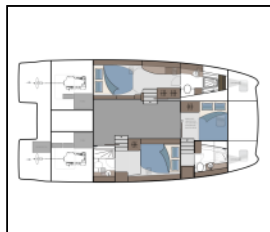

## Power catamaran Aquila 42 Seaduction

**Comfort:** Cockpit cushions,  
**Deck:** Bimini top, Cockpit table, Dinghy,  
Grill/Barbecue/Plancha, Outboard engine,  
**Galley:** Kitchen utensils (Galley equipment, cutlery),  
**Navigation:** GPS chart plotter,  
**Yacht electrics:** 12V Socket, Air Conditioning, Generator,  
Inverter, Watermaker - desalinator,

Yacht ID:	15729
Yacht type:	Power catamaran
Yacht:	<a href="#">Aquila 42 Seaduction</a>
Marina:	Greece / Lavrion - Olympic Marine
Production year:	2025
Cabins:	3
Deposit:	0,00 €