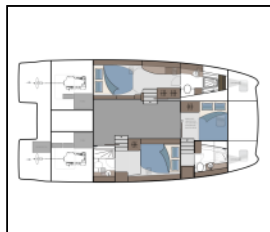

Power catamaran Aquila 42 Seaduction

Comfort: Cockpit cushions,
Deck: Bimini top, Cockpit table, Dinghy,
Grill/Barbecue/Plancha, Outboard engine,
Galley: Kitchen utensils (Galley equipment, cutlery),
Navigation: GPS chart plotter,
Yacht electrics: 12V Socket, Air Conditioning, Generator,
Inverter, Watermaker - desalinator,

Yacht ID:	15729
Yacht type:	Power catamaran
Yacht:	Aquila 42 Seaduction
Marina:	Greece / Lavrion - Olympic Marine
Production year:	2025
Cabins:	3
Deposit:	0,00 €

Availability list

03.10. - 10.10.2026	10.10. - 17.10.2026	17.10. - 24.10.2026	24.10. - 31.10.2026
11.500 €	11.500 €	11.500 €	11.500 €
31.10. - 07.11.2026	08.11. - 31.12.2026		
11.500 €	Booked		