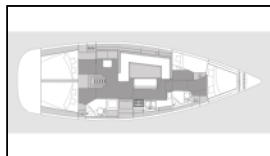

Sailing yacht Elan Impression 45.1 Josi

Deck: Bimini top, Cockpit fridge, Cockpit/stern, outside shower, Dinghy, Electric anchor windlass, Grill/Barbecue/Plancha, Sprayhood,
Entertainment: Outdoor speakers,
Galley: Hot water, Refrigerator,
Navigation: Autopilot, Echosounder/Depthsounder, GPS chart plotter - cockpit, Wind instrument/Anemometer,
Safety: Liferaft, VHF radio,
Yacht electrics: Air Conditioning, Heating,