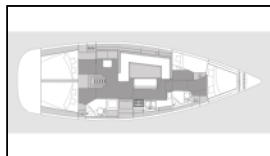

## Sailing yacht Elan Impression 45.1 Josi

**Deck:** Bimini top, Cockpit fridge, Cockpit/stern, outside shower, Dinghy, Electric anchor windlass, Grill/Barbecue/Plancha, Sprayhood,  
**Entertainment:** Outdoor speakers,  
**Galley:** Hot water, Refrigerator,  
**Navigation:** Autopilot, Echosounder/Depthsounder, GPS chart plotter - cockpit, Wind instrument/Anemometer,  
**Safety:** Liferaft, VHF radio,  
**Yacht electrics:** Air Conditioning, Heating,