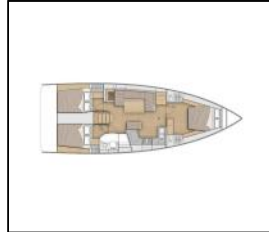

Sailing yacht Oceanis 40.1 Mavi Mercury

Yacht ID:	15646
Yacht type:	Sailing yacht
Yacht:	Oceanis 40.1 Mavi Mercury
Marina:	Turkey / Göcek
Production year:	2022
Cabins:	3
Deposit:	3.000,00 €

Additional: Flag,

Comfort: Blankets, Cockpit cushions, Pillows,

Deck: Anchor chain counter, Anchor with chain, Bathing platform, Bilge pump - Mechanic, Bimini top, Black ball, Boat hook, Bosun's chair (Safe seat) (boatswain's chair), Canister for water, Cockpit light, Cockpit table, Cockpit/stern, outside shower, Deck brush, Dinghy (byboat) pump, Electric anchor windlass, Fenders, Fuel funnel, Gangway, Impeller, V-belt, oilfilter, Jerry cans for diesel, Jerry cans for fuel, Mooring ropes, Plastic bucket, Repair box for dinghy, Round/globular fender, Spare anchor (Reserve, Auxiliary anchor), Sprayhood, Spring line, Sun awning (forward cockpit), Swimming ladder, Teak cockpit, Water hose, Winch handles,