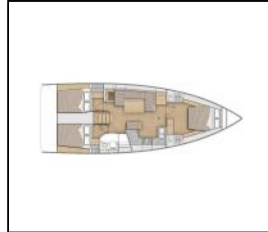

Sailing yacht Oceanis 40.1 Mavi Mercury

Yacht ID:	15646
Yacht type:	Sailing yacht
Yacht:	Oceanis 40.1 Mavi Mercury
Marina:	Turkey / Göcek
Production year:	2022
Cabins:	3
Deposit:	3.000,00 €

Additional: Flag,

Comfort: Blankets, Cockpit cushions, Pillows,

Deck: Anchor chain counter, Anchor with chain, Bathing platform, Bilge pump - Mechanic, Bimini top, Black ball, Boat hook, Bosun's chair (Safe seat) (boatswain's chair), Canister for water, Cockpit light, Cockpit table, Cockpit/stern, outside shower, Deck brush, Dinghy (byboat) pump, Electric anchor windlass, Fenders, Fuel funnel, Gangway, Impeller, V-belt, oilfilter, Jerry cans for diesel, Jerry cans for fuel, Mooring ropes, Plastic bucket, Repair box for dinghy, Round/globular fender, Spare anchor (Reserve, Auxiliary anchor), Sprayhood, Spring line, Sun awning (forward cockpit), Swimming ladder, Teak cockpit, Water hose, Winch handles,