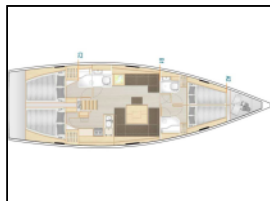

Sailing yacht Hanse 458 Deep Sea

Deck: Bimini top, Cockpit table, Cockpit/stern, outside shower, Dinghy, Electric anchor windlass, Sprayhood, Teak cockpit,

Entertainment: Outdoor speakers, Radio, TV,

Galley: Hot water,