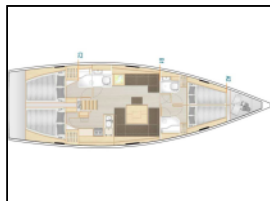

## Sailing yacht Hanse 458 Deep Sea

**Deck:** Bimini top, Cockpit table, Cockpit/stern, outside shower, Dinghy, Electric anchor windlass, Sprayhood, Teak cockpit,

**Entertainment:** Outdoor speakers, Radio, TV,