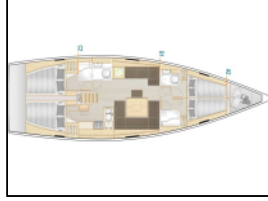

Sailing yacht Hanse 458 Deep Sea

Deck: Bimini top, Cockpit table, Cockpit/stern, outside shower, Dinghy, Electric anchor windlass, Sprayhood, Teak cockpit,

Entertainment: Outdoor speakers, Radio, TV,

Galley: Hot water,