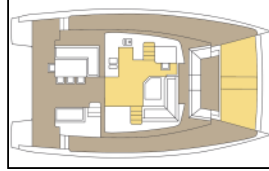

Catamaran Bali 4.5 Adria Chicha

Yacht ID:	15530
Yacht type:	Catamaran
Yacht:	Bali 4.5 Adria Chicha
Marina:	Croatia / ACI Marina Split
Production year:	2017
Cabins:	4 + 2
Deposit:	3.000,00 €

Comfort: Bed linen, Cockpit cushions, Sun mattresses,
Deck: Bimini top, Cockpit table, Cockpit/stern, outside shower, Dinghy, Forward cockpit, Grill/Barbecue/Plancha,
Entertainment: Outdoor speakers, Radio, TV, Wi-Fi Internet,
Galley: Coffee machine, Freezer, Hot water, Kitchen utensils (Galley equipment, cutlery), Oven, Refrigerator, Stove,
Interior: Electric toilet,
Navigation: Autopilot, GPS chart plotter, GPS chart plotter - cockpit, Nautical charts, Pilot book, Tridata,
Safety: VHF radio ,
Yacht electrics: Air Conditioning, Battery charger , Generator, Inverter,