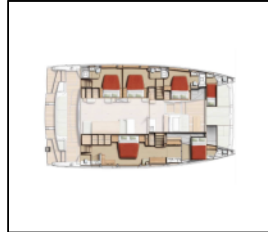

Catamaran Bali 5.8 Angelina

Yacht ID:	15410
Yacht type:	Catamaran
Yacht:	Bali 5.8 Angelina
Marina:	Croatia / Marina Frapa, Rogoznica
Production year:	2025
Cabins:	5 + 2
Deposit:	5.000,00 €

Additional: Grey Water Tank,

Comfort: Cockpit cushions, Fly deck with cushions and mattresses, Forward cockpit cushions, Mosquito nets, Pillows, Sundek cushions,

Deck: Bilge pump - Mechanic, Boat hook, Chain counter on helm station, Cockpit/stern, outside shower, Electric anchor windlass, Fenders, Fly sunbathing area, Folding cockpit table, Foredeck sunbathing area, Forward cockpit, Fridge on flybridge, Gangway, Grill/Barbecue/Plancha, Hard Top Bimini, Highfield Center Console Sport Dinghy, Mooring ropes, Spare anchor (Reserve, Auxiliary anchor), Teak cockpit, Teak deck, Teak on flybridge, Water hose, Winch handles,

Entertainment: FUSION sound system, Hi-Fi system, Indoor speakers, Outdoor speakers, Stand up paddle - Inflatable (ISUP), Wi-Fi Internet,

Galley: Dishwasher, Freezer, Gas bottles, Kitchen utensils (Galley equipment, cutlery), Moka pot, NESPRESSO coffee machine, Oven, Refrigerator, Sink, Toaster, Wine cooler,

Interior: Duvet cover, Electric fans, Electric toilet, Indirect lighting in cabins and cockpit, LED interior lights, Salon table, Upholstery, Washer/dryer,

Navigation: Autopilot, Binoculars, Compass, Divider, nautic chart, GPS chart plotter, Hand bearing compass, LED Navigation lights, Navigation (Nautical) charts and nautical guide, Navigation set, Tridata, Wind/speed/depth instruments, Windex,

Safety: Distress flare box, Fire extinguisher, First aid kit, Flashlight, Fog horn, Life belts (Safety harness), Life buoy + Flashing light, Life jackets, Liferaft, Repair kit, Torch, VHF radio,

Sails: Electric winch,

Yacht electrics: 12V Socket, 220V socket, Air Conditioning, Bilge pump - Electric, Generator, Heating, Inverter, Pump, Shore power connection, Solar panels, USB sockets, Watermaker - desalinator,