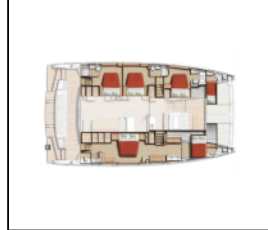

Catamaran Bali 5.8 Angelina

Yacht ID:	15410
Yacht type:	Catamaran
Yacht:	Bali 5.8 Angelina
Marina:	Croatia / Marina Frapa, Rogoznica
Production year:	2025
Cabins:	5 + 2
Deposit:	5.000,00 €

Additional: Grey Water Tank,

Comfort: Cockpit cushions, Fly deck with cushions and mattresses, Forward cockpit cushions, Mosquito nets, Pillows, Sundek cushions,

Deck: Bilge pump - Mechanic, Boat hook, Chain counter on helm station, Cockpit/stern, outside shower, Electric anchor windlass, Fenders, Fly sunbathing area, Folding cockpit table, Foredeck sunbathing area, Forward cockpit, Fridge on flybridge, Gangway, Grill/Barbecue/Plancha, Hard Top Bimini, Highfield Center Console Sport Dinghy, Mooring ropes, Spare anchor (Reserve, Auxiliary anchor), Teak cockpit, Teak deck, Teak on flybridge, Water hose, Winch handles,

Entertainment: FUSION sound system, Hi-Fi system, Indoor speakers, Outdoor speakers, Stand up paddle - Inflatable (ISUP), Wi-Fi Internet,

Galley: Dishwasher, Freezer, Gas bottles, Kitchen utensils (Galley equipment, cutlery), Moka pot, NESPRESSO coffee machine, Oven, Refrigerator, Sink, Toaster, Wine cooler,

Interior: Duvet cover, Electric fans, Electric toilet, Indirect lighting in cabins and cockpit, LED interior lights, Salon table, Upholstery, Washer/dryer,

Navigation: Autopilot, Binoculars, Compass, Divider, nautic chart, GPS chart plotter, Hand bearing compass, LED Navigation lights, Navigation (Nautical) charts and nautical guide, Navigation set, Tridata, Wind/speed/depth instruments, Windex,

Safety: Distress flare box, Fire extinguisher, First aid kit, Flashlight, Fog horn, Life belts (Safety harness), Life buoy + Flashing light, Life jackets, Liferaft, Repair kit, Torch, VHF radio,

Sails: Electric winch,

Yacht electrics: 12V Socket, 220V socket, Air Conditioning, Bilge pump - Electric, Generator, Heating, Inverter, Pump, Shore power connection, Solar panels, USB sockets, Watermaker - desalinator,