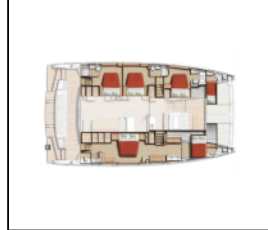

Catamaran Bali 5.8 Angelina

Yacht ID:	15410
Yacht type:	Catamaran
Yacht:	Bali 5.8 Angelina
Marina:	Croatia / Marina Frapa, Rogoznica
Production year:	2025
Cabins:	5 + 2
Deposit:	5.000,00 €

Additional: Grey Water Tank,

Comfort: Cockpit cushions, Fly deck with cushions and mattresses, Forward cockpit cushions, Mosquito nets, Pillows, Sundek cushions,

Deck: Bilge pump - Mechanic, Boat hook, Chain counter on helm station, Cockpit/stern, outside shower, Electric anchor windlass, Fenders, Fly sunbathing area, Folding cockpit table, Foredeck sunbathing area, Forward cockpit, Fridge on flybridge, Gangway, Grill/Barbecue/Plancha, Hard Top Bimini, Highfield Center Console Sport Dinghy, Mooring ropes, Spare anchor (Reserve, Auxiliary anchor), Teak cockpit, Teak deck, Teak on flybridge, Water hose, Winch handles,