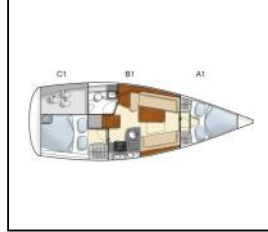

Sailing yacht Hanse 325 Anna

Yacht ID:	15367
Yacht type:	Sailing yacht
Yacht:	Hanse 325 Anna
Marina:	Germany / Heiligenhafen
Production year:	2015
Cabins:	2
Deposit:	1.500,00 €

Additional: Flag,

Deck: Anchor light, Anchor with chain, Bilge pump -
Mechanic, Bimini top, Boat hook, Cockpit table,
Cockpit/stern, outside shower, Deck brush, Electric anchor
windlass, Fenders, Mooring ropes , Plastic bucket,