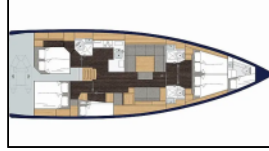

## Sailing yacht Bavaria C50 Amaltheia

**Deck:** Bathing platform, Bimini top, Cockpit/stern, outside shower, Dinghy, Sprayhood,

**Galley:** Refrigerator,

**Navigation:** Autopilot, Bow thruster, GPS chart plotter,

**Yacht electrics:** Batteries, Inverter, Solar panels,

Yacht ID:	15320
Yacht type:	Sailing yacht
Yacht:	<a href="#">Bavaria C50 Amaltheia</a>
Marina:	Greece / Lefkas, D-Marin
Production year:	2020
Cabins:	5 + 1
Deposit:	3.500,00 €