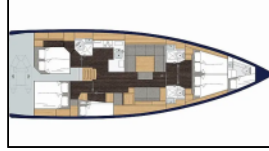

Sailing yacht Bavaria C50 Amaltheia

Deck: Bathing platform, Bimini top, Cockpit/stern, outside shower, Dinghy, Sprayhood,

Galley: Refrigerator,

Navigation: Autopilot, Bow thruster, GPS chart plotter,

Yacht electrics: Batteries, Inverter, Solar panels,