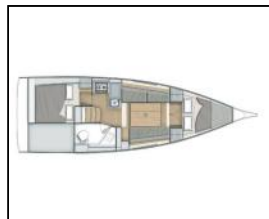

Sailing yacht Oceanis 30.1 Miniscule

Comfort: Cockpit cushions, Sunshades,
Deck: Cockpit table, Cockpit/stern, outside shower, Dinghy, Electric anchor windlass, Sprayhood, Teak cockpit,
Entertainment: Bluetooth player, Sound System,
Galley: Hot water, Pressurized water system, Refrigerator, Stove,
Interior: Electric fans, Electric toilet,
Navigation: AIS, Autopilot, Bow thruster, GPS chart plotter, Wind instrument/Anemometer,
Safety: VHF radio ,