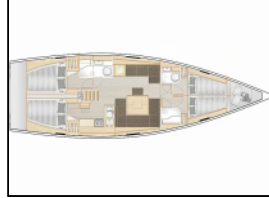

Sailing yacht Hanse 458 FoxTrot

Yacht ID:	15252
Yacht type:	Sailing yacht
Yacht:	Hanse 458 FoxTrot
Marina:	Greece / Lefkas main port
Production year:	2018
Cabins:	4
Deposit:	3.000,00 €

Comfort: Cockpit cushions,
Deck: Bathing platform, Bimini Top - Mini, Electric anchor windlass, Sprayhood, Teak cockpit,
Entertainment: Outdoor speakers, Radio CD player,
Galley: Refrigerator,
Interior: Convertible table, Electric fans in cabins, Electric toilet,
Navigation: Autopilot, Bow thruster, GPS chart plotter, Log, Speed, Depth- echo sounder, Wind/speed/depth instruments,
Safety: VHF radio,
Yacht electrics: Air Conditioning, Batteries, Inverter, Shore connection 220 V, Shore power cable, Shore power connection, Solar panels, USB sockets,