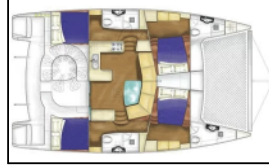

## Catamaran Matrix Vision 450 Kirsty B

Yacht ID: 15211  
Yacht type: Catamaran  
Yacht: [Matrix Vision 450 Kirsty B](#)  
Marina: Thailand / Phuket, Yacht Haven  
Marina  
Production year: 2014  
Cabins: 4  
Deposit: 5.000,00 €

**Deck:** Bimini top, Cockpit/stern, outside shower, Davit, Dinghy, Electric anchor windlass, Outboard engine,  
**Entertainment:** Fins, Mask and snorkel, Radio, Stand up paddle (SUP), Wi-Fi Internet,  
**Galley:** Coffee machine, Freezer, Refrigerator,  
**Interior:** Electric fans in cabins,  
**Navigation:** Autopilot, Binoculars, GPS chart plotter - cockpit, Navigation (Nautical) charts and nautical guide, Pilot book, Wind instrument/Anemometer,  
**Safety:** Distress flare box, First aid kit, Life jackets, VHF radio,  
**Yacht electrics:** Air Conditioning, Inverter, Watermaker - desalinator,