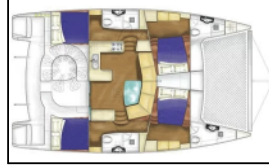

## Catamaran Matrix Vision 450 Kirsty B

Yacht ID: 15211  
Yacht type: Catamaran  
Yacht: [Matrix Vision 450 Kirsty B](#)  
Marina: Thailand / Phuket, Yacht Haven Marina  
Production year: 2014  
Cabins: 4  
Deposit: 5.000,00 €

**Deck:** Bimini top, Cockpit/stern, outside shower, Davit, Dinghy, Electric anchor windlass, Outboard engine,  
**Entertainment:** Fins, Mask and snorkel, Radio, Stand up paddle (SUP), Wi-Fi Internet,  
**Galley:** Coffee machine, Freezer, Refrigerator,  
**Interior:** Electric fans in cabins,  
**Navigation:** Autopilot, Binoculars, GPS chart plotter - cockpit, Navigation (Nautical) charts and nautical guide, Pilot book, Wind instrument/Anemometer,  
**Safety:** Distress flare box, First aid kit, Life jackets, VHF radio,  
**Yacht electrics:** Air Conditioning, Inverter, Watermaker - desalinator,