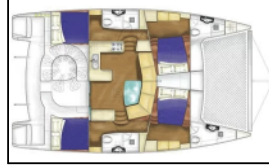

Catamaran Matrix Vision 450 Kirsty B

Yacht ID: 15211
Yacht type: Catamaran
Yacht: [Matrix Vision 450 Kirsty B](#)
Marina: Thailand / Phuket, Yacht Haven Marina
Production year: 2014
Cabins: 4
Deposit: 5.000,00 €

Deck: Bimini top, Cockpit/stern, outside shower, Davit, Dinghy, Electric anchor windlass, Outboard engine,
Entertainment: Fins, Mask and snorkel, Radio, Stand up paddle (SUP), Wi-Fi Internet,
Galley: Coffee machine, Freezer, Refrigerator,
Interior: Electric fans in cabins,
Navigation: Autopilot, Binoculars, GPS chart plotter - cockpit, Navigation (Nautical) charts and nautical guide, Pilot book, Wind instrument/Anemometer,
Safety: Distress flare box, First aid kit, Life jackets, VHF radio,
Yacht electrics: Air Conditioning, Inverter, Watermaker - desalinator,