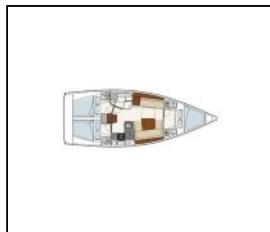

Sailing yacht Hanse 385 Iyarada

Deck: Bimini top, Cockpit/stern, outside shower, Dinghy, Electric anchor windlass, Outboard engine,
Entertainment: Fins, Mask and snorkel, Radio,
Galley: Refrigerator,
Interior: Electric fans in cabins,
Navigation: Autopilot, Binoculars, GPS chart plotter - cockpit, Navigation (Nautical) charts and nautical guide, Wind instrument/Anemometer,
Safety: Distress flare box, First aid kit, Life jackets, VHF radio,
Yacht electrics: Inverter,

Yacht ID: 15207
Yacht type: Sailing yacht
Yacht: [Hanse 385 Iyarada](#)
Marina: Thailand / Phuket, Yacht Haven Marina
Production year: 2015
Cabins: 3
Deposit: 3.000,00 €

Availability list

16.05. - 23.05.2026	23.05. - 30.05.2026	01.06. - 31.12.2026
1.855 €	1.855 €	Booked