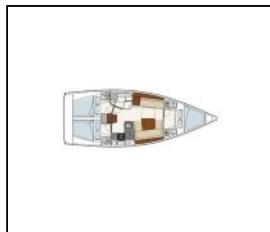

Sailing yacht Hanse 385 Iyarada

Deck: Bimini top, Cockpit/stern, outside shower, Dinghy, Electric anchor windlass, Outboard engine,
Entertainment: Fins, Mask and snorkel, Radio,
Galley: Refrigerator,
Interior: Electric fans in cabins,
Navigation: Autopilot, Binoculars, GPS chart plotter - cockpit, Navigation (Nautical) charts and nautical guide, Wind instrument/Anemometer,
Safety: Distress flare box, First aid kit, Life jackets, VHF radio,
Yacht electrics: Inverter,

Yacht ID: 15207
Yacht type: Sailing yacht
Yacht: [Hanse 385 Iyarada](#)
Marina: Thailand / Phuket, Yacht Haven Marina
Production year: 2015
Cabins: 3
Deposit: 3.000,00 €

Availability list

24.04. - 02.05.2026	02.05. - 10.05.2026	16.05. - 23.05.2026	23.05. - 28.05.2026
Booked	Booked	1.855 €	On option
01.06. - 31.12.2026			
Booked			