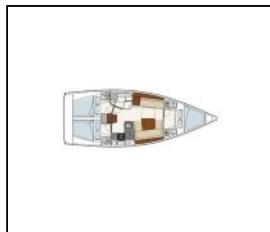

## Sailing yacht Hanse 385 Iyarada

**Deck:** Bimini top, Cockpit/stern, outside shower, Dinghy, Electric anchor windlass, Outboard engine,  
**Entertainment:** Fins, Mask and snorkel, Radio,  
**Galley:** Refrigerator,  
**Interior:** Electric fans in cabins,  
**Navigation:** Autopilot, Binoculars, GPS chart plotter - cockpit, Navigation (Nautical) charts and nautical guide, Wind instrument/Anemometer,  
**Safety:** Distress flare box, First aid kit, Life jackets, VHF radio,  
**Yacht electrics:** Inverter,

Yacht ID: 15207  
Yacht type: Sailing yacht  
Yacht: [Hanse 385 Iyarada](#)  
Marina: Thailand / Phuket, Yacht Haven Marina  
Production year: 2015  
Cabins: 3  
Deposit: 3.000,00 €