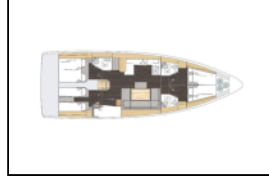

Sailing yacht Bavaria C46 Lady Andaman

Yacht ID:	15203
Yacht type:	Sailing yacht
Yacht:	Bavaria C46 Lady Andaman
Marina:	Thailand / Phuket, Yacht Haven Marina
Production year:	2024
Cabins:	5
Deposit:	5.000,00 €

Comfort: Bed linen, Cockpit cushions, Pillows, Sheets, Shower towels, Towels,

Deck: Anchor claw, Anchor line, Anchor with chain, Bathing platform, Bimini top, Boat hook, Cockpit table, Cockpit/stern, outside shower, Davit, Deck brush, Dinghy, Electric anchor windlass, Fenders, Fuel funnel, Impeller, V-belt, oilfilter, Jerry cans for fuel, Mooring ropes, Outboard engine, Plastic bucket, Reserve motor oil, Spare anchor (Reserve, Auxiliary anchor), Swimming ladder, Winch handles,