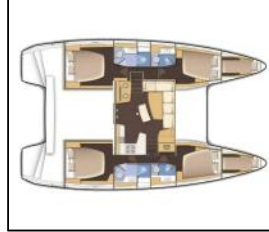

Comfort: Bed linen, Blankets, Pillows, Towels,

Deck: Bimini top, Black ball, Boat hook, Bosun's chair (Safe seat) (boatswain's chair), Deck brush, Diesel filter, Dinghy, Electric anchor windlass, Fenders, Gangway, Impeller, Jerry cans for fuel, Main anchor, Mooring ropes, Oil filter, Outboard engine, Plastic bucket, Repair box for dinghy, Reserve motor oil, Spare anchor (Reserve, Auxiliary anchor), Sprayhood, Swimming ladder, Winch handles,

Entertainment: Radio CD player,

Galley: Dishes, Gas bottles, Gas cookers, Kitchen utensils (Galley equipment, cutlery), Refrigerator,

Interior: Barometer, Bilge pump handle, Clock, Yacht documents,

Navigation: Autopilot, Binoculars, Compass, Divider, nautic chart, Echosounder/Depthsounder, GPS chart plotter, Hand bearing compass, Log/speed instrument, Nautical charts, Radar reflector,

Safety: Distress flare box, Emergency tiller, Fire extinguisher, First aid kit, Floating light, Fog horn, Horseshoe lifebuoy, Life belts (Safety harness), Life jackets, Liferaft, Oars (Paddles), Repair kit, Set of tools, Torch, VHF radio, Wire (shroud) cutter,

Yacht electrics: Air Conditioning, Bilge pump - Electric, Generator, Pump,