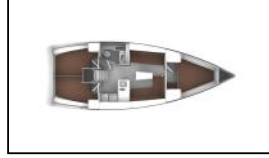

Sailing yacht Bavaria Cruiser 37 Roger Rabbit

Yacht ID:	15166
Yacht type:	Sailing yacht
Yacht:	Bavaria Cruiser 37 Roger Rabbit
Marina:	Turkey / Fethiye, Ece Saray Marina Resort
Production year:	2016
Cabins:	3
Deposit:	1.500,00 €

Comfort: Bedlinen and towels, Cockpit cushions, Pillows,
Deck: Anchor with chain, Bathing platform, Bilge pump -
Mechanic, Bimini top, Boat hook, Bosun's chair (Safe seat)
(boatswain's chair), Canister for water, Cockpit light, Cockpit
table, Cockpit/stern, outside shower, Deck brush, Dinghy,
Electric anchor windlass, Fenders, Fuel funnel, Gangway,
Mooring ropes, Plastic bucket, Sun deck, Swimming ladder,
Teak cockpit, Water hose, Winch handles,
Entertainment: Diving mask, Radio, USB, AUX Input,
Galley: Bin bag, Gas bottles, Hot water, Kitchen utensils
(Galley equipment, cutlery), Oven, Refrigerator,
Interior: Electric fans in cabins,
Navigation: Autopilot, Binoculars, Compass, Complete
navigation equipment, Divider, nautic chart,
Echosounder/Depthsounder, GPS, Hand bearing compass,
Navigation (Nautical) charts and nautical guide,
Navigation/position Lights, Parallel ruler, Radar, Radar
reflector, Speedometer (Speed log), Wind
instrument/Anemometer, Windex,
Safety: Black Water Tank, Distress flare box, Emergency
tiller, Fire blanket, Fire extinguisher, First aid kit, Floating
light, Fog horn, Horseshoe lifebuoy, Life belts (Safety
harness), Life jackets, Liferaft, Oars (Paddles), Search light,
Signal flags, Torch, VHF radio,
Yacht electrics: Inverter, Shore power cable,