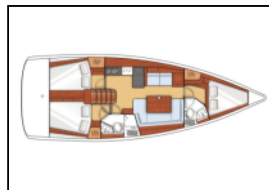

Sailing yacht Oceanis 41 Tina

Deck: Bimini top, Cockpit table, Cockpit/stern, outside shower, Dinghy, Electric anchor windlass, Gangway, Main anchor, Sprayhood, Swimming ladder,

Entertainment: Radio CD player,