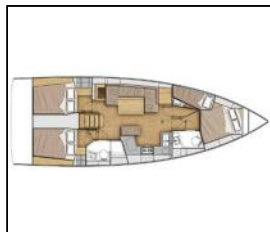

## Sailing yacht Oceanis 40.1 Surya

Yacht ID:

Yacht type:

Yacht: 17

Marina:

Production year:

Cabins:

Deposit:

**Deck:** Bimini top, Cockpit table, Cockpit/stern, outside shower, Dinghy, Electric anchor windlass, Gangway, Outboard engine, Sprayhood, Swimming ladder, Teak cockpit,

**Entertainment:** Snorkeling equipment,