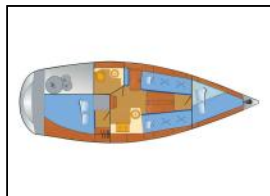

Sailing yacht Hanse 315 Mizar

Yacht ID:	15021
Yacht type:	Sailing yacht
Yacht:	Hanse 315 Mizar
Marina:	Germany / Barth, Yachtwerft Ramin
Production year:	2006
Cabins:	2
Deposit:	1.500,00 €

Deck: Anchor, Bilge pump - Mechanic, Black ball, Boat hook, Bosun's chair (Safe seat) (boatswain's chair), Cockpit table, Cockpit/stern, outside shower, Deck brush, Fenders, Mooring ropes, Spotlight / Headlights, Sprayhood,
Entertainment: Radio CD player,
Galley: Dishes, Electrical kettle, Hot water, Kitchen utensils (Galley equipment, cutlery), Oven, Stove,
Interior: Barometer, Clock, Coolbox,
Navigation: Autopilot, Binoculars, Compass, Divider, nautic chart, Echosounder/Depthsounder, GPS chart plotter, Logge/Lot/Speed, Navigation/position Lights, Triangles, Wind instrument/Anemometer,
Safety: Automatic Inflatable Life Jacket, Fire extinguisher, First aid kit, Flashlight, Fog horn, Guard rail, Horseshoe lifebuoy, Life belts (Safety harness), Lifelines, Liferaft, Set of tools, Signal rockets and torches, Wire (shroud) cutter,
Yacht electrics: Heating, Shore connection 220 V,