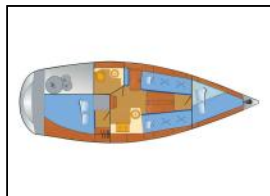

## Sailing yacht Hanse 315 Mizar

Yacht ID:	15021
Yacht type:	Sailing yacht
Yacht:	<a href="#">Hanse 315 Mizar</a>
Marina:	Germany / Barth, Yachtwerft Ramin
Production year:	2006
Cabins:	2
Deposit:	1.500,00 €

**Deck:** Anchor, Bilge pump - Mechanic, Black ball, Boat hook, Bosun's chair (Safe seat) (boatswain's chair), Cockpit table, Cockpit/stern, outside shower, Deck brush, Fenders, Mooring ropes, Spotlight / Headlights, Sprayhood,  
**Entertainment:** Radio CD player,  
**Galley:** Dishes, Electrical kettle, Hot water, Kitchen utensils (Galley equipment, cutlery), Oven, Stove,  
**Interior:** Barometer, Clock, Coolbox,  
**Navigation:** Autopilot, Binoculars, Compass, Divider, nautic chart, Echosounder/Depthsounder, GPS chart plotter, Logge/Lot/Speed, Navigation/position Lights, Triangles, Wind instrument/Anemometer,  
**Safety:** Automatic Inflatable Life Jacket, Fire extinguisher, First aid kit, Flashlight, Fog horn, Guard rail, Horseshoe lifebuoy, Life belts (Safety harness), Lifelines, Liferaft, Set of tools, Signal rockets and torches, Wire (shroud) cutter,  
**Yacht electrics:** Heating, Shore connection 220 V,