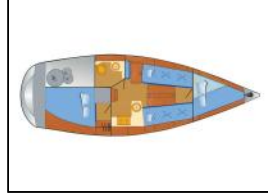

Sailing yacht Hanse 315 Mizar

Yacht ID:	15021
Yacht type:	Sailing yacht
Yacht:	Hanse 315 Mizar
Marina:	Germany / Barth, Yachtwerft Ramin
Production year:	2006
Cabins:	2
Deposit:	1.500,00 €

Deck: Anchor, Bilge pump - Mechanic, Black ball, Boat hook, Bosun's chair (Safe seat) (boatswain's chair), Cockpit table, Cockpit/stern, outside shower, Deck brush, Fenders, Mooring ropes, Spotlight / Headlights, Sprayhood,
Entertainment: Radio CD player,
Galley: Dishes, Electrical kettle, Hot water, Kitchen utensils (Galley equipment, cutlery), Oven, Stove,
Interior: Barometer, Clock, Coolbox,
Navigation: Autopilot, Binoculars, Compass, Divider, nautic chart, Echosounder/Depthsounder, GPS chart plotter, Logge/Lot/Speed, Navigation/position Lights, Triangles, Wind instrument/Anemometer,
Safety: Automatic Inflatable Life Jacket, Fire extinguisher, First aid kit, Flashlight, Fog horn, Guard rail, Horseshoe lifebuoy, Life belts (Safety harness), Lifelines, Liferaft, Set of tools, Signal rockets and torches, Wire (shroud) cutter,
Yacht electrics: Heating, Shore connection 220 V,