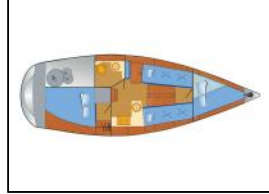

## Sailing yacht Hanse 315 Mizar

Yacht ID:	15021
Yacht type:	Sailing yacht
Yacht:	<a href="#">Hanse 315 Mizar</a>
Marina:	Germany / Barth, Yachtwerft Ramin
Production year:	2006
Cabins:	2
Deposit:	1.500,00 €

**Deck:** Anchor, Bilge pump - Mechanic, Black ball, Boat hook, Bosun's chair (Safe seat) (boatswain's chair), Cockpit table, Cockpit/stern, outside shower, Deck brush, Fenders, Mooring ropes , Spotlight / Headlights, Sprayhood,